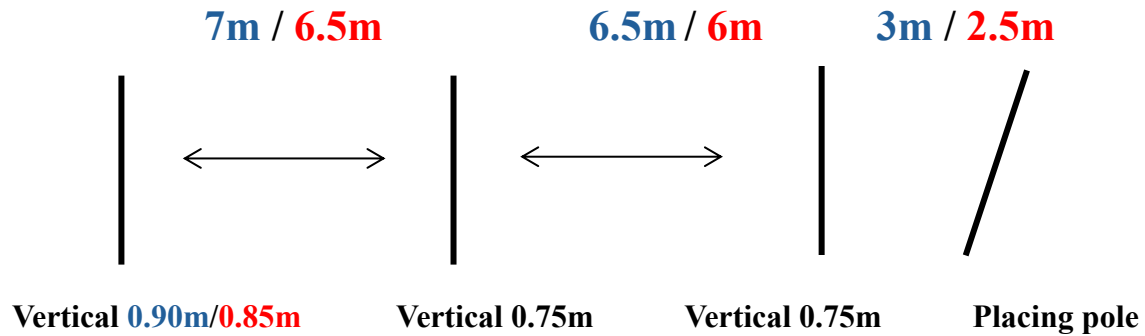

**CPBS LOOSE
JUMPING COURSE
2024 (3 Y/O)**

(148CM DISTANCES & HEIGHT IN BLUE / 138CM DISTANCES & HEIGHT IN RED)

Jumping Effort 1

Jumping Effort 2

Jumping Effort 3

Jumping Effort 4

(All Heights are Max height for competitions)