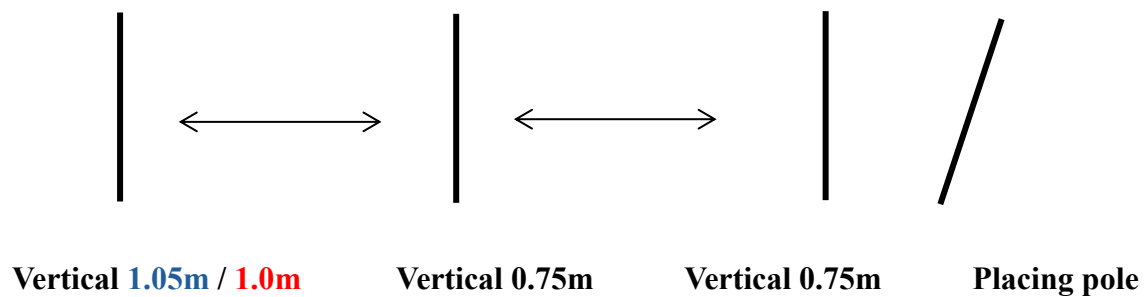

**CPBS LOOSE
JUMPING COURSE
2024 (3 Y/O)**

(148CM DISTANCES & HEIGHT IN BLUE / 138CM DISTANCES & HEIGHT IN RED)

Jumping Effort 1

Jumping Effort 2

Jumping Effort 3

Jumping Effort 4

(All Heights are Max height for competitions)