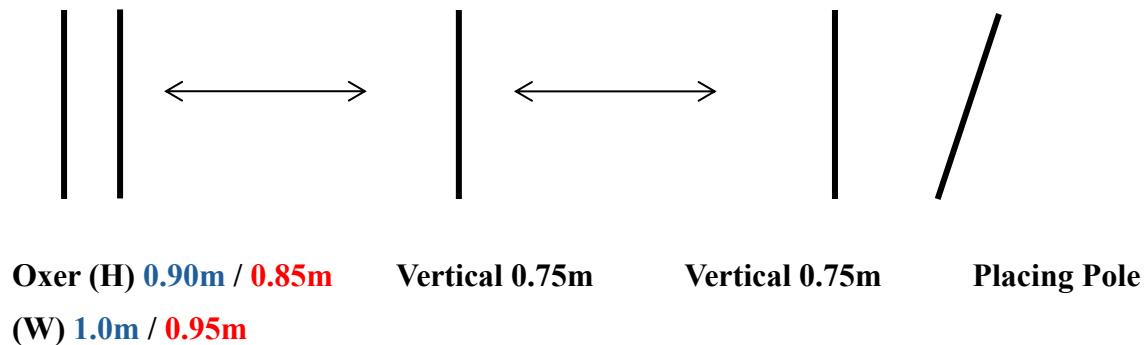

**CPBS LOOSE
JUMPING COURSE
2024 (3 Y/O)**

(148CM DISTANCES & HEIGHT IN BLUE / 138CM DISTANCES & HEIGHT IN RED)

Jumping Effort 1

Jumping Effort 2

Jumping Effort 3

Jumping Effort 4

(All Heights are Max height for competitions)